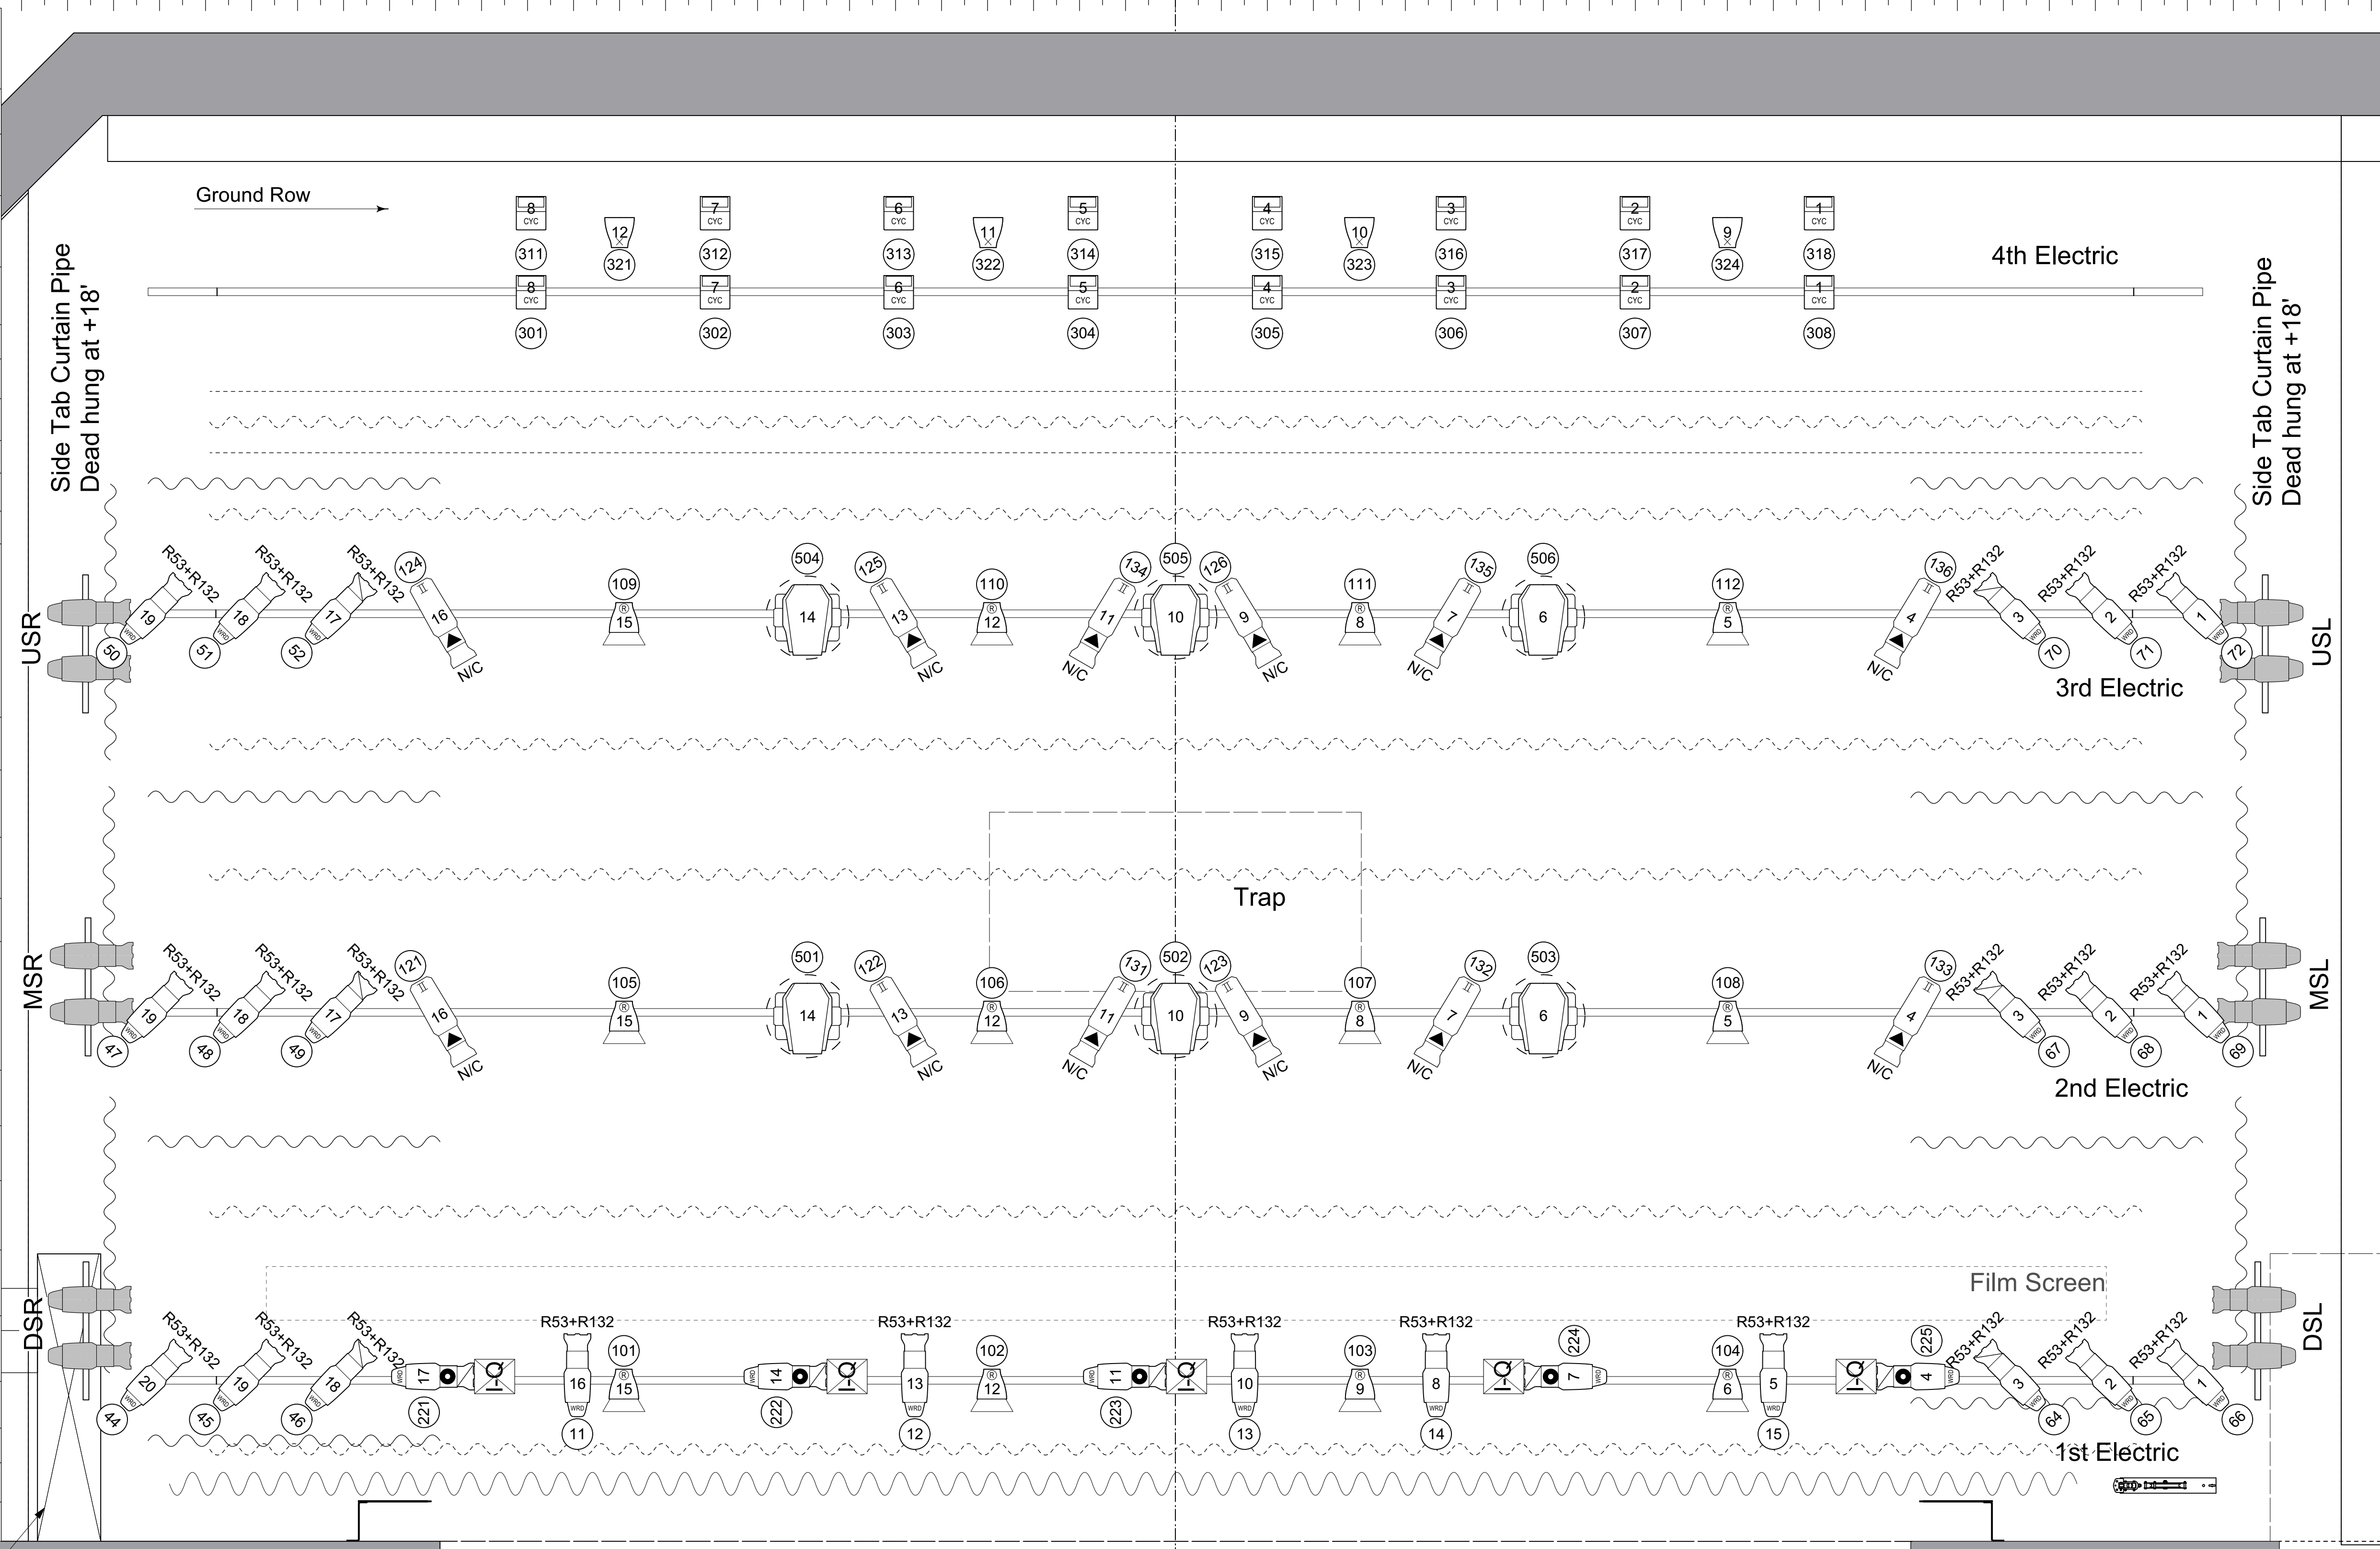

30' 28' 26' 24' 22' 20' 18' 16' 14' 12' 10' 8' 6' 4' 2' 0' 2' 4' 6' 8' 10' 12' 14' 16' 18' 20' 22' 24' 26' 28' 30'

FROM PLASTER	LINE-SET #	USE
30'-10"		THEATER US WALL
30'-0"		US RADIATOR ROW
28'-8"	21	Bounce Drop
27'-2"	20	4th ELECTRIC
25'-10"	19	
25'-0"	18	Translucency
24'-4"	17	Full Stage BO
23'-8"	16	Black Scrim
23'-0"	15	Legs
22'-4"	14	Border
20'-2"	13	3rd ELECTRIC
17'-4"	12	Full Stage BO
16'-2"	11	Legs
14'-6"	10	Border
13'-7"	9	
11'-6"	8	2nd ELECTRIC
9'-8"	7	
8'-8"	6	Legs
7'-2"	5	Border
5'-0"	4	Film Screen
3'-6"	3	1st ELECTRIC
3'-0"	2	Legs
2'-0"	1	Border
1'-3"	N/A	House Curtain
0'-5"	N/A	Fire Curtain

KEY TO SYMBOLS

- ETC Source4WRD 10deg
- ETC Source4WRD 26deg
- ETC Source4WRD 36deg
- ETC Source4 LED2LS 19deg
- ETC Source4 LED2LS 26deg
- ETC Source4 LED2LS 36deg
- ETC Source4 LED2LS 50deg
- ETC Source 4WRD PAR WFL
- ETC ColorSource PAR Round
- ETC ColorSource CYC
- High End Systems SolaFrame 750
- I-Cue
- Iris
- Gobo
- 10" Top Hat
- 6.25" Top Hat
- 7.5 4 Leaf Barn Door

LABEL LEGEND

- GEL COLOR
- # TEMPLATE
- # UNIT NUMBER
- # CHANNEL NUMBER

NOTES:

MPAC REP PLOT

THE MAHAWE PERFORMING ARTS CENTER
14 CASTLE STREET, GREAT BARRINGTON MA
DIRECTOR OF PRODUCTION AND PREPRODUCTION: LUCAS PAWELSKI
LIGHTING SUPERVISOR: LUCAS PAWELSKI

CREATED BY: LUCAS PAWELSKI

SCALE: 1/2" = 1' PLATE: 1 OF 3

7/15/2021 DATE

OVERSTAGE LX