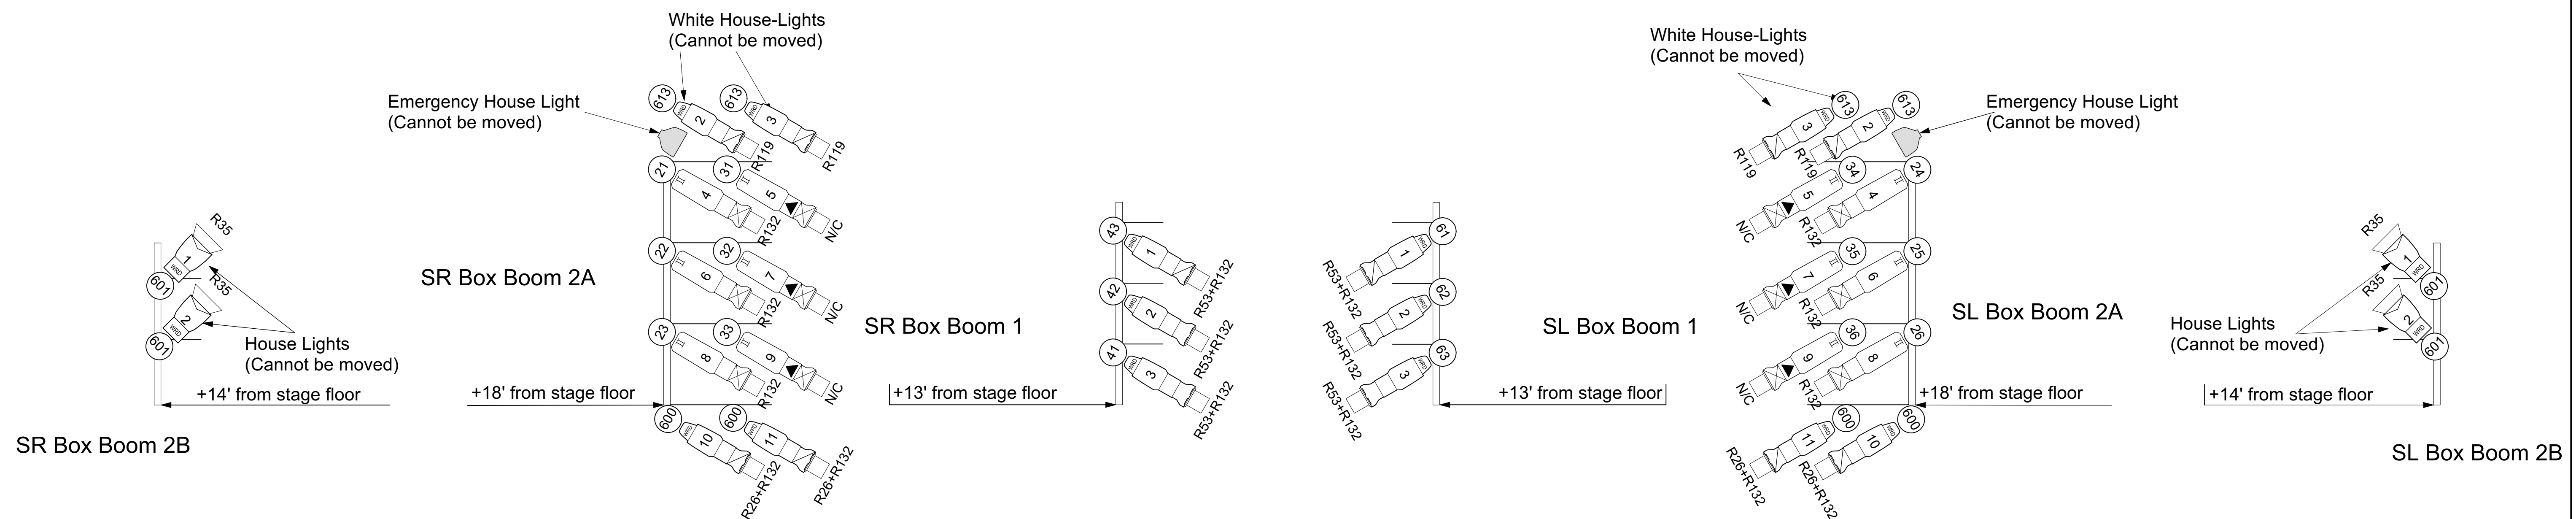

NOTES:

THE MAHAWE PERFORMING ARTS CENTER PRESENTS

MPAC REP PLOT

VENUE: THE MAHAWE PERFORMING ARTS CENTER
ADDRESS: 14 CASTLE STREET, GREAT BARRINGTON MA
DIRECTOR OF PRODUCTION AND PRESENTATION: LUCAS PAWELSKI
LIGHTING SUPERVISOR: LUCAS PAWELSKI

DESIGNED BY: LUCAS PAWELSKI
SCALE: 1/2" = 1' PLATE: **3** OF 3
DATE: 7/15/2021

BOOM LX