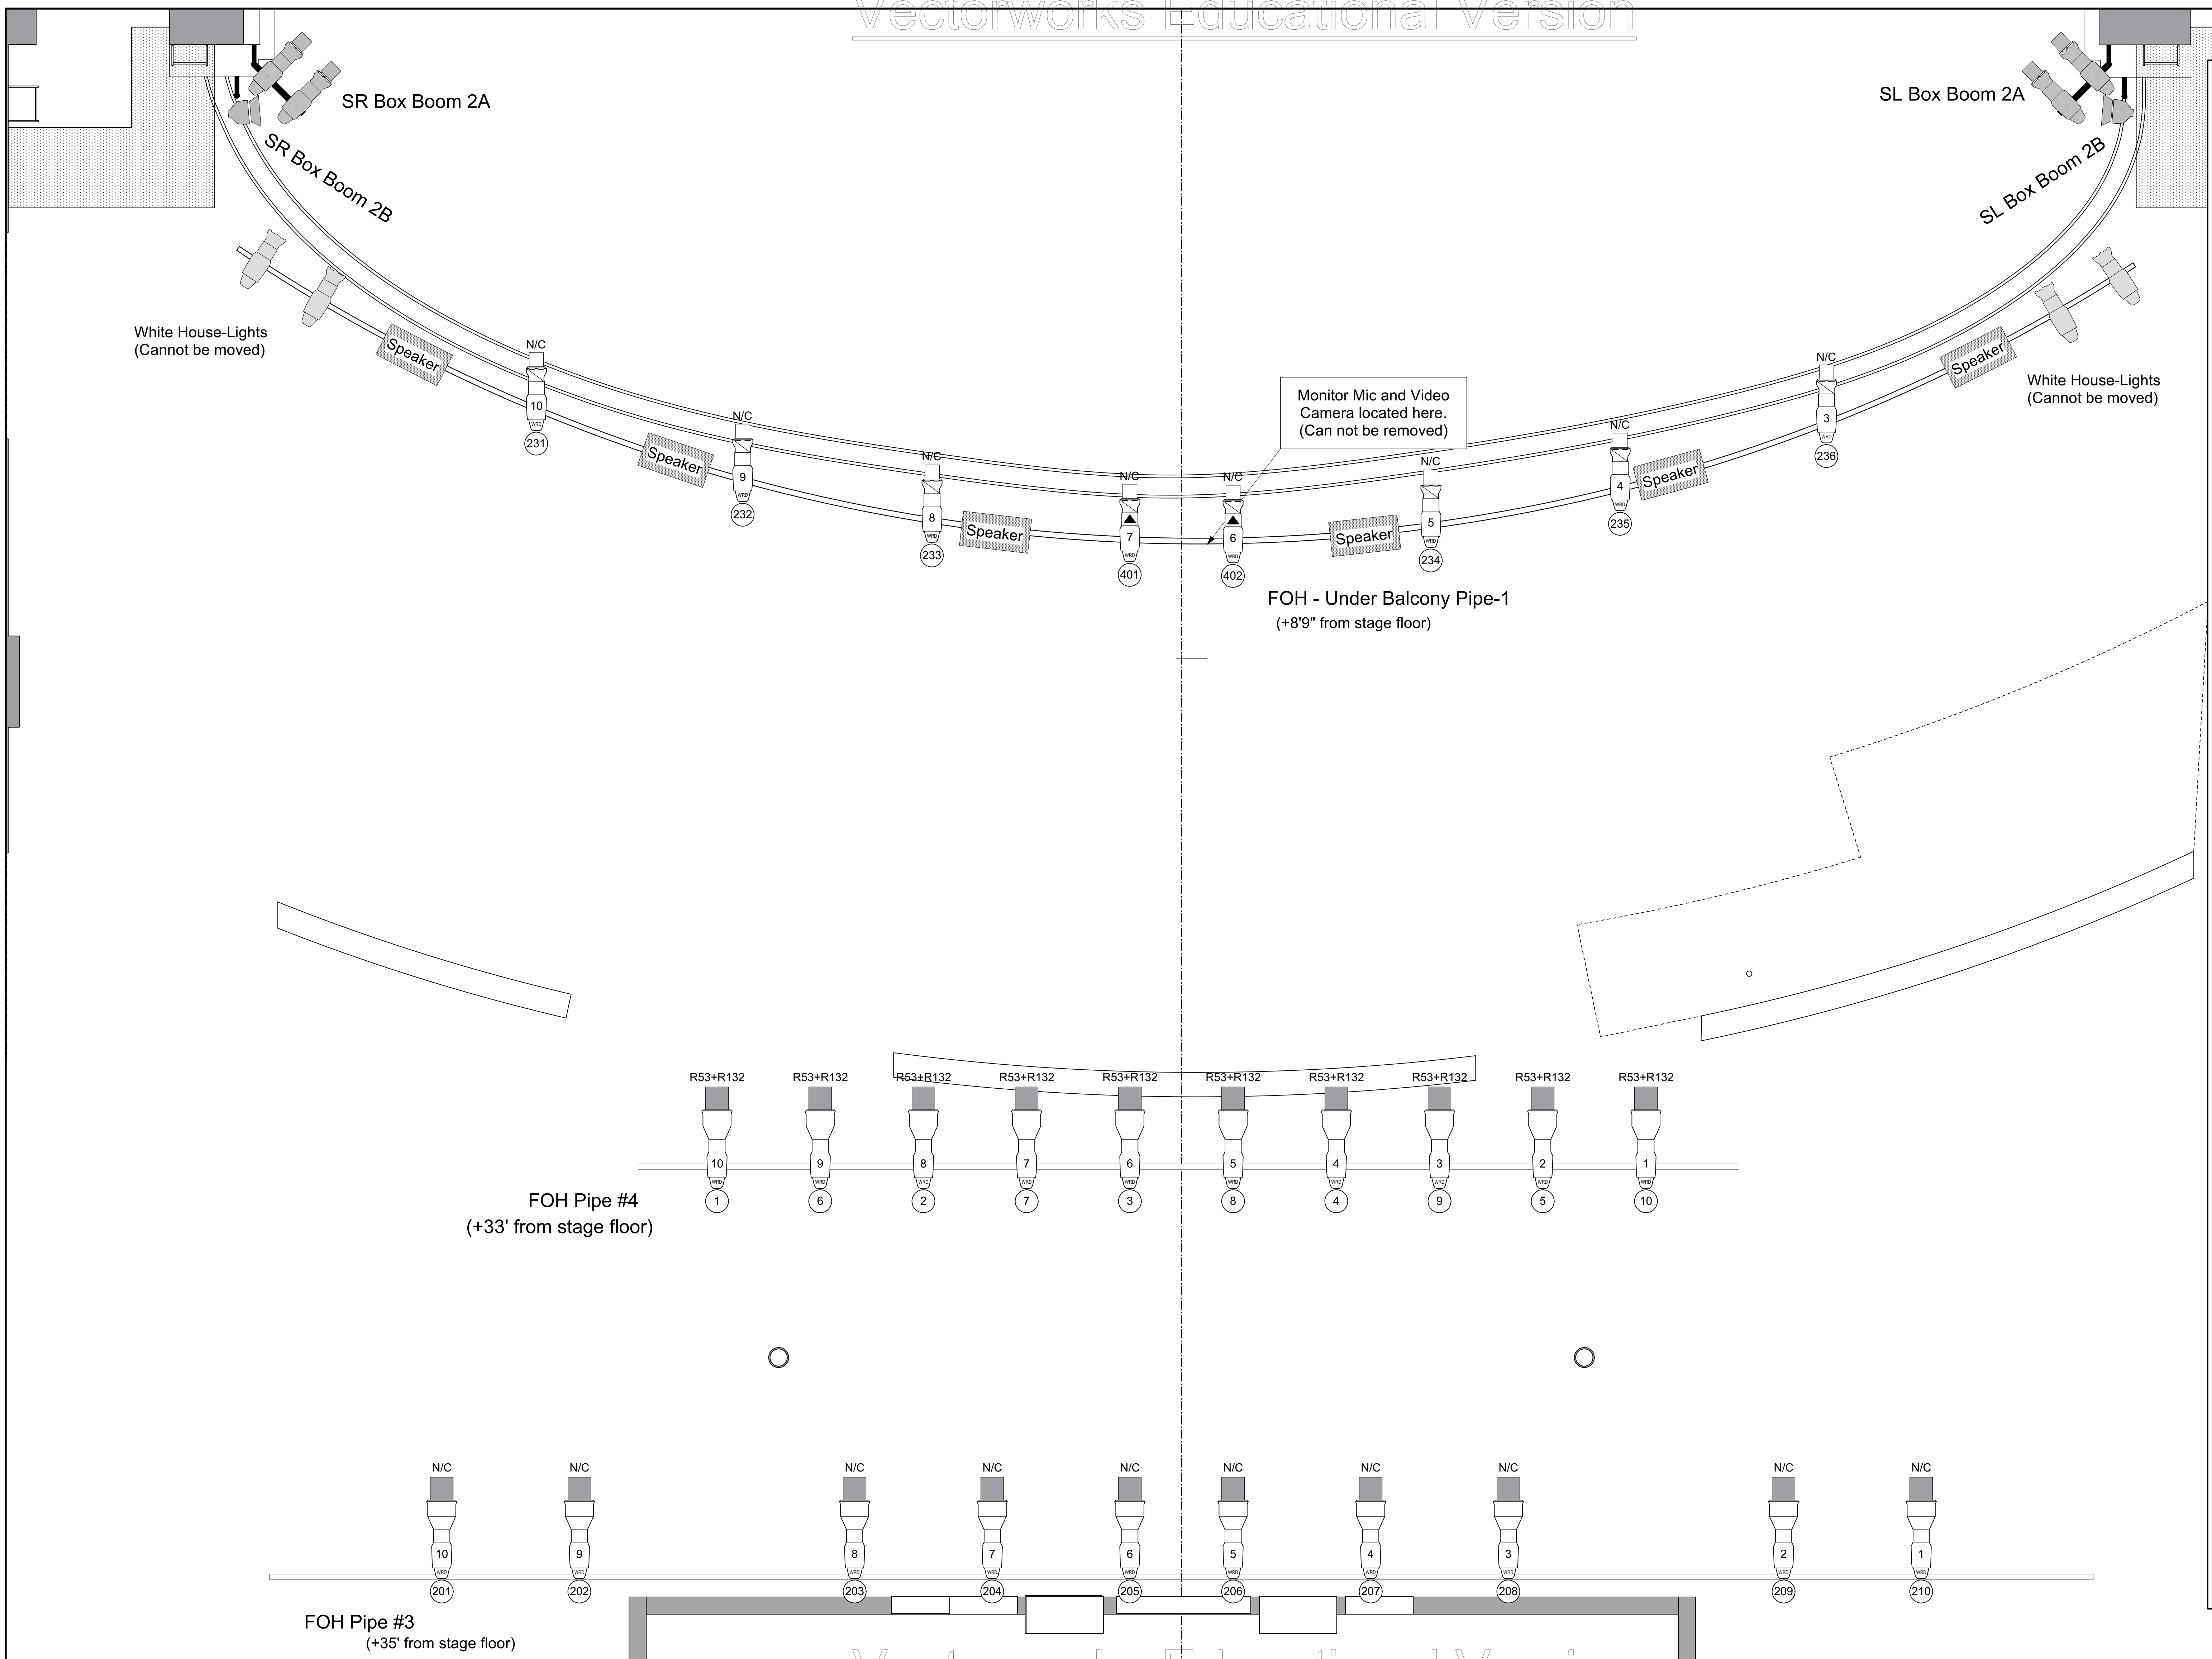

KEY TO SYMBOLS

- ETC Source4WRD 10deg
- ETC Source4WRD 26deg
- ETC Source4WRD 36deg
- ETC Source4 LED2LS 19deg
- ETC Source4 LED2LS 26deg
- ETC Source4 LED2LS 36deg
- ETC Source4 LED2LS 50deg
- ETC Source 4WRD PAR WFL
- ETC ColorSource PAR Round
- ETC ColorSource CYC
- High End Systems SolaFrame 750
- I-Cue
- Iris
- Gobo
- 10" Top Hat
- 6.25" Top Hat
- 7.5 4 Leaf Barn Door

LABEL LEGEND

- GEL COLOR
- TEMPLATE
- UNIT NUMBER
- CHANNEL NUMBER

MPAC REP PLOT

THE MAHAWE PERFORMING ARTS CENTER PRESENTS

VENUE: THE MAHAWE PERFORMING ARTS CENTER

ADDRESS: 14 CASTLE STREET, GREAT BARRINGTON MA

DIRECTOR OF PRODUCTION AND PRESENTATION: LUCAS PAWELSKI

LIGHTING SUPERVISOR: LUCAS PAWELSKI

CREATED BY: LUCAS PAWELSKI

SCALE: 1/2" = 1' PLATE: **2** OF 3

7/15/2021 DATE

FOH LX