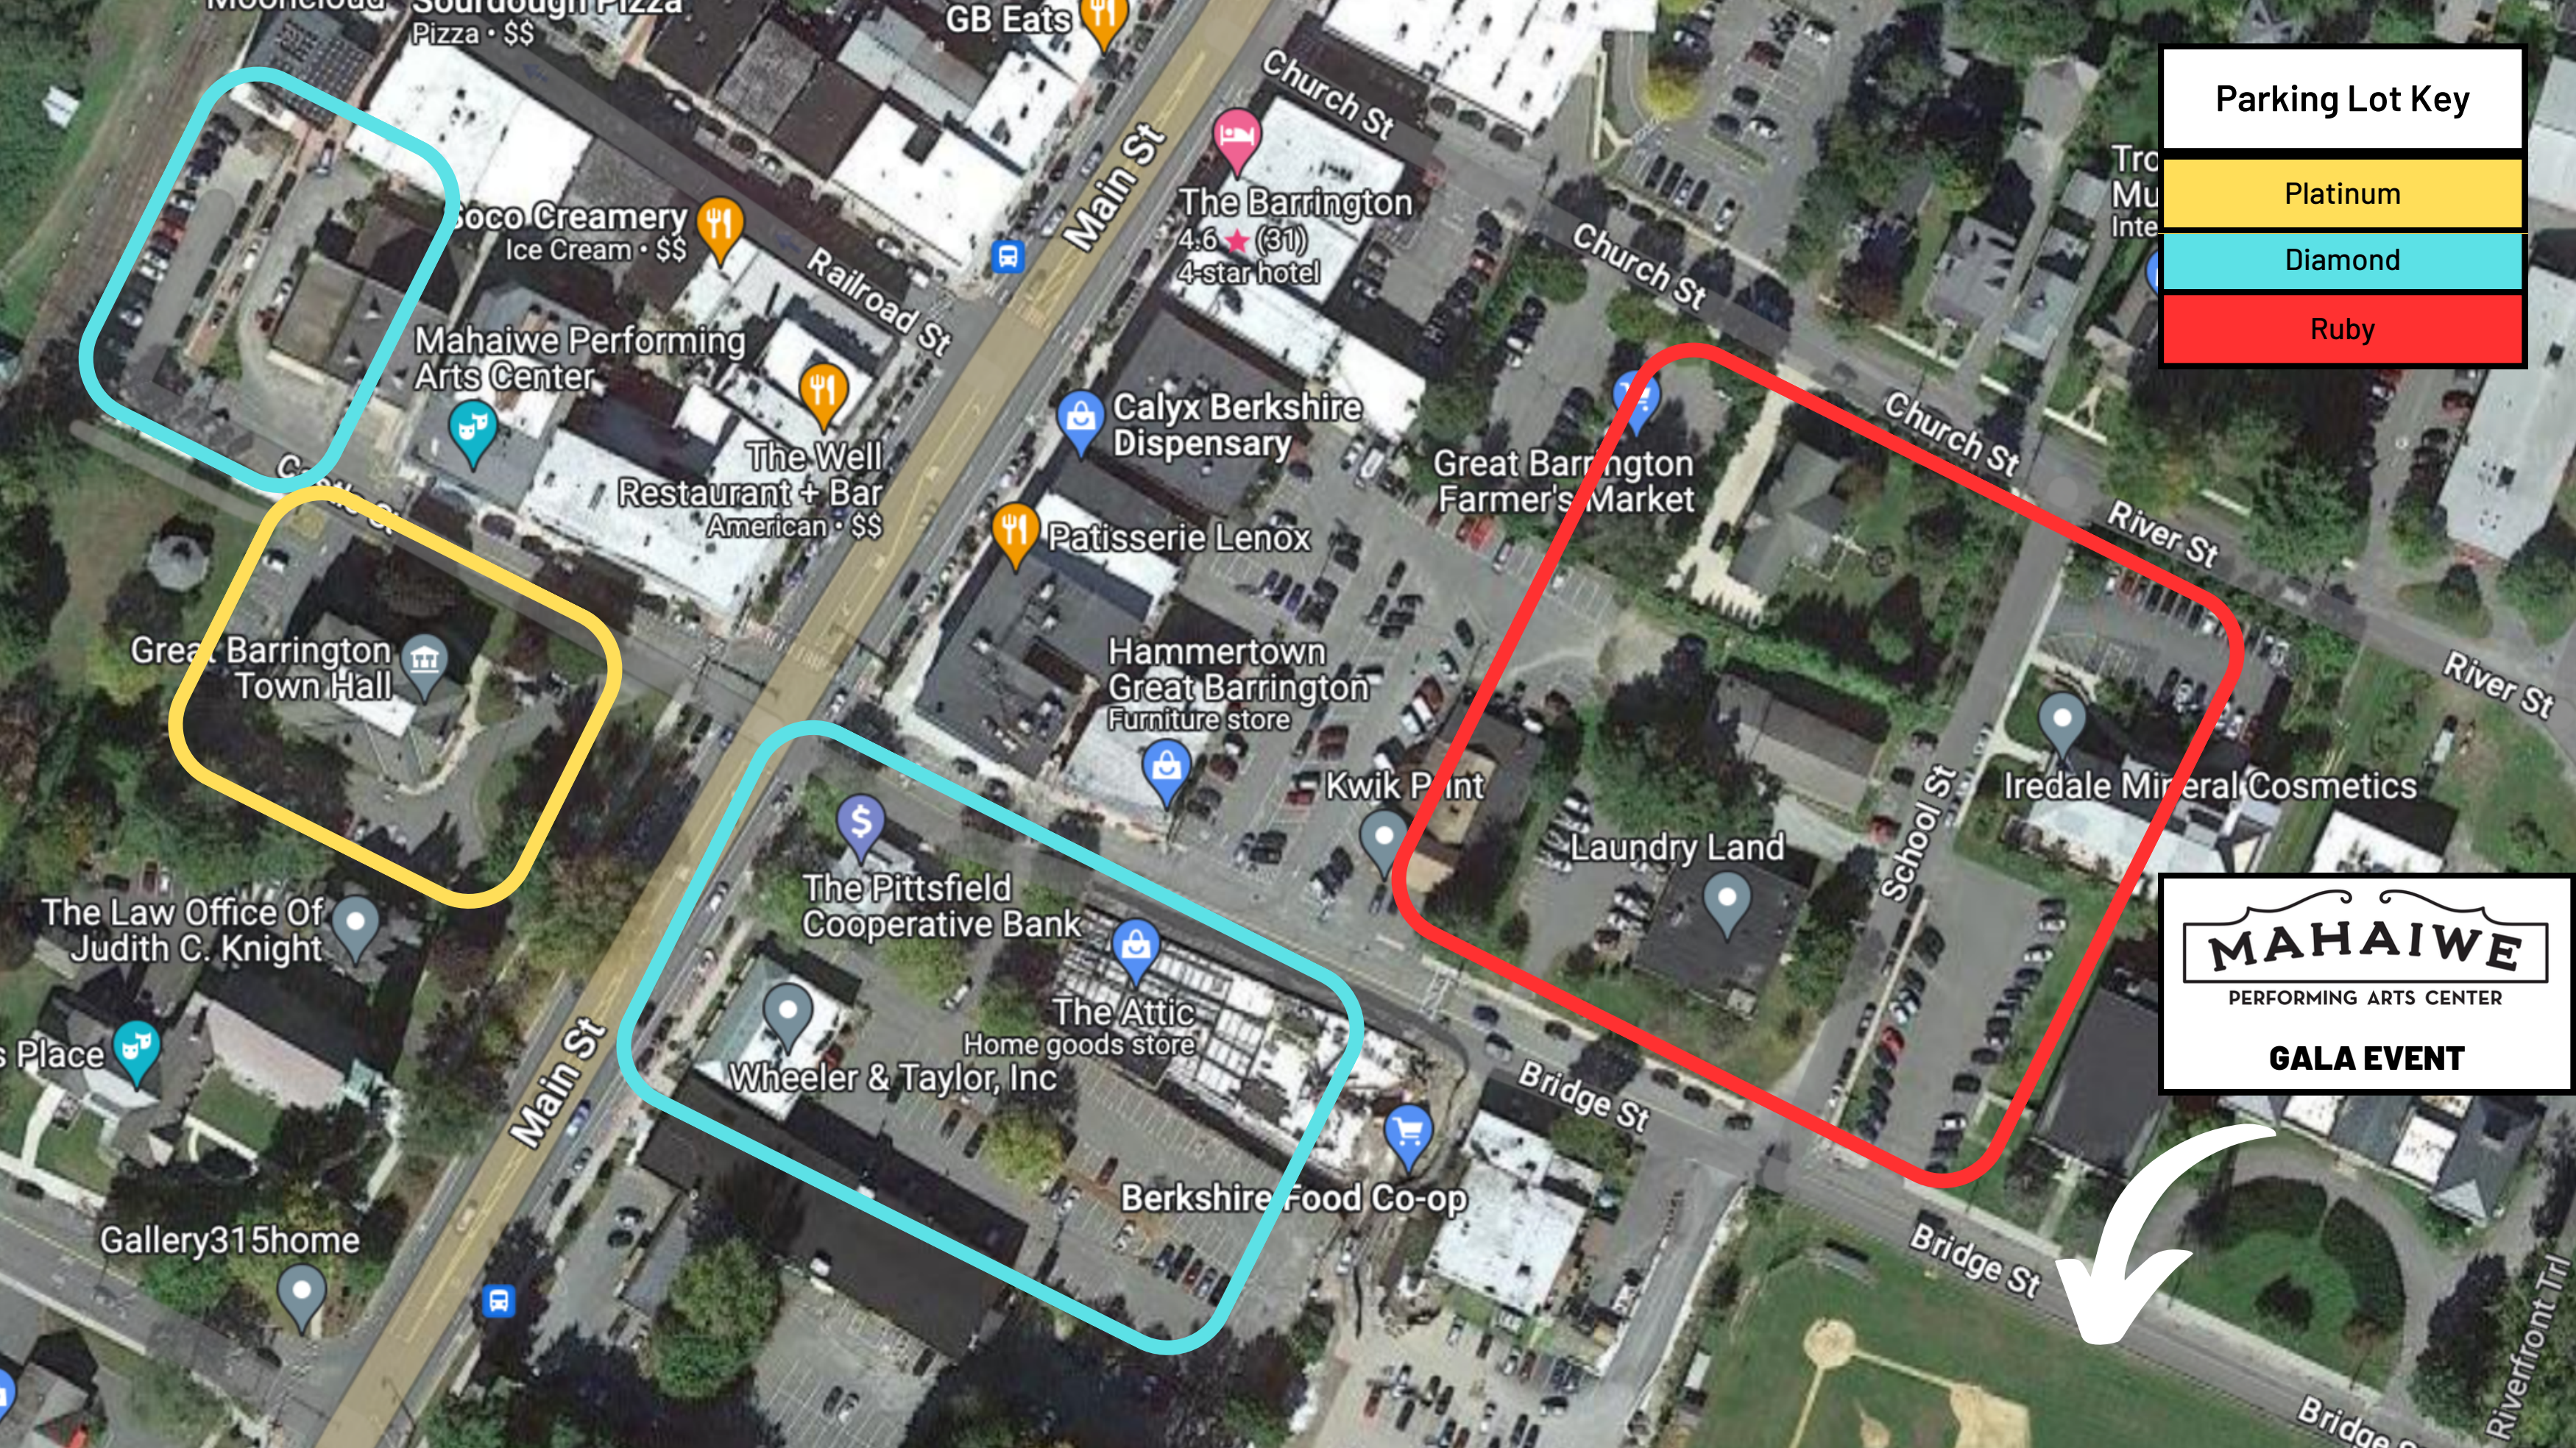

Parking Lot Key	
	Platinum
	Diamond
	Ruby

PERFORMING ARTS CENTER

GALA EVENT

Moondough Sourdough Pizza
Pizza · \$\$

GB Eats

Soco Creamery
Ice Cream · \$\$

The Barrington
4.6 ★ (31)
4-star hotel

Mahaiwe Performing
Arts Center

The Well
Restaurant + Bar
American · \$\$

Calyx Berkshire
Dispensary

Great Barrington
Farmer's Market

Patisserie Lenox

Great Barrington
Town Hall

Hammertown
Great Barrington
Furniture store

Kwik Print

Laundry Land