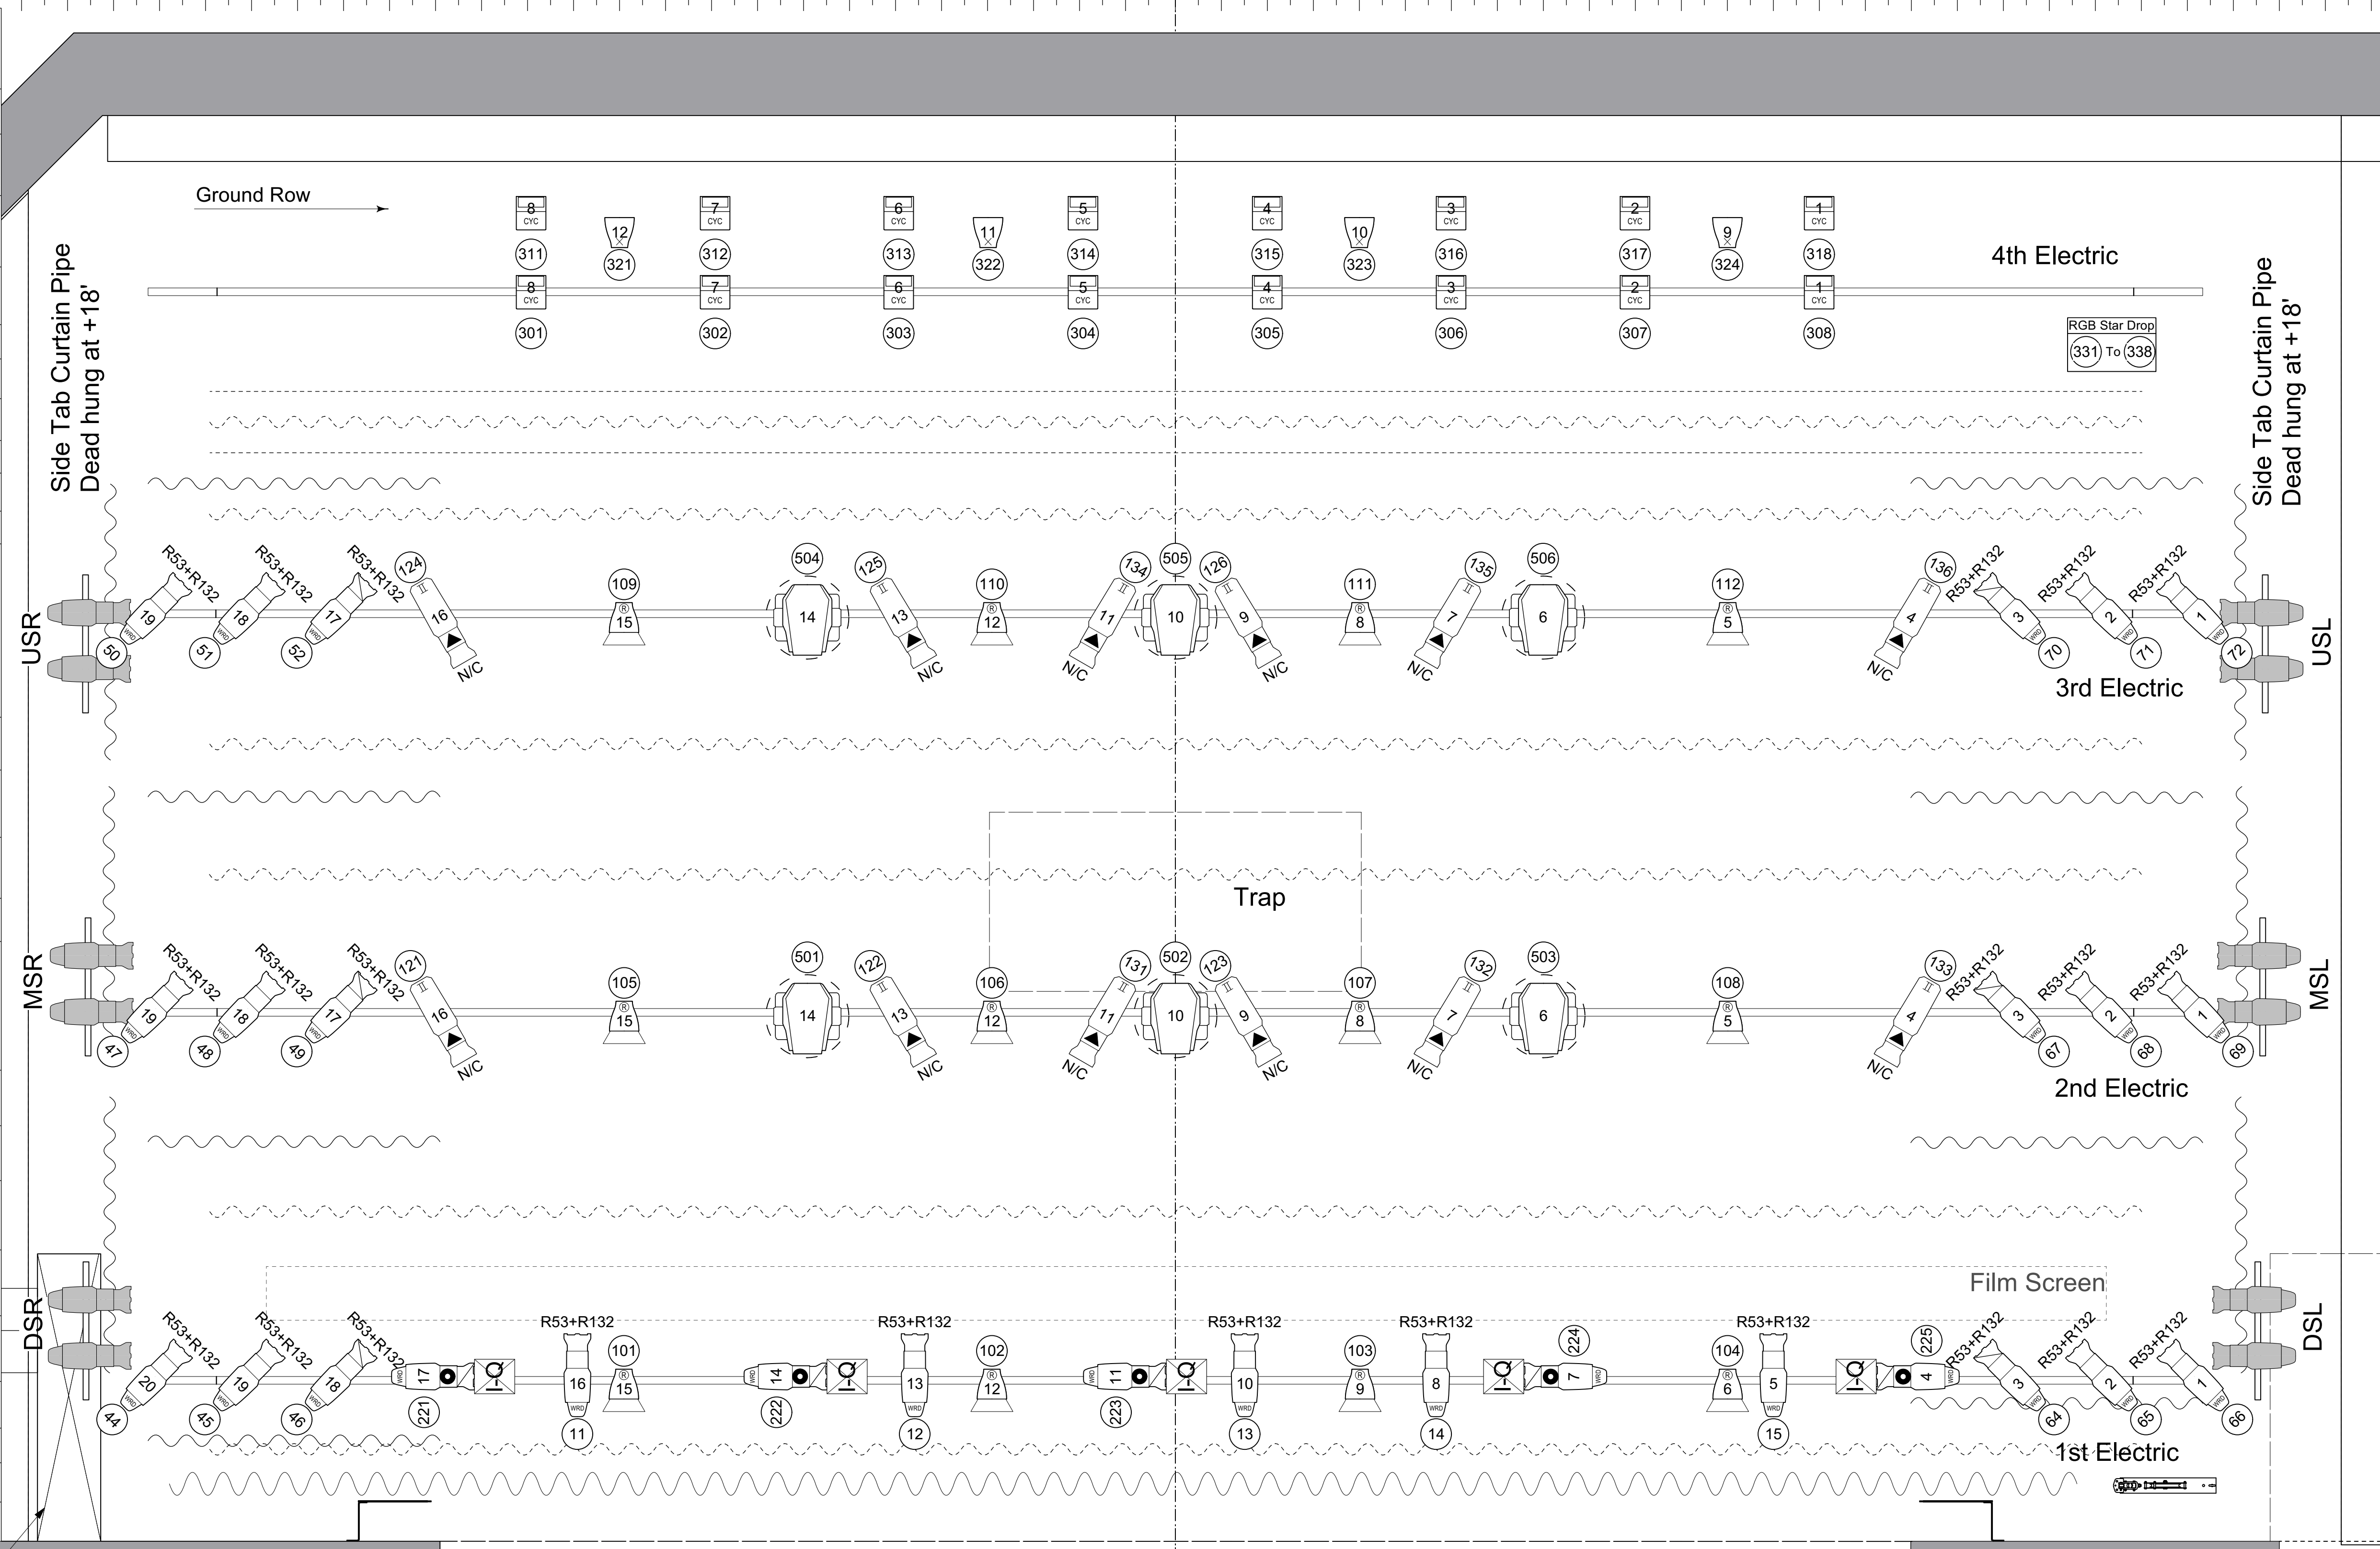

30' 28' 26' 24' 22' 20' 18' 16' 14' 12' 10' 8' 6' 4' 2' 0' 2' 4' 6' 8' 10' 12' 14' 16' 18' 20' 22' 24' 26' 28' 30'

FROM PLASTER	LINE-SET #	USE
30'-10"		THEATER US WALL
30'-0"		US RADIATOR ROW
28'-8"	21	Bounce Drop
27'-2"	20	4th ELECTRIC
25'-10"	19	
25'-0"	18	Translucency
24'-4"	17	FS BO / Star Drp
23'-8"	16	Black Scrim
23'-0"	15	Legs
22'-4"	14	Border
20'-2"	13	3rd ELECTRIC
17'-4"	12	Full Stage BO
16'-2"	11	Legs
14'-6"	10	Border
13'-7"	9	
11'-6"	8	2nd ELECTRIC
9'-8"	7	
8'-8"	6	Legs
7'-2"	5	Border
5'-0"	4	Film Screen
3'-6"	3	1st ELECTRIC
3'-0"	2	Legs
2'-0"	1	Border
1'-3"	N/A	House Curtain
0'-5"	N/A	Fire Curtain

KEY TO SYMBOLS

- ETC Source4WRD 10deg
- ETC Source4WRD 26deg
- ETC Source4WRD 36deg
- ETC Source4 LED2LS 19deg
- ETC Source4 LED2LS 26deg
- ETC Source4 LED2LS 36deg
- ETC Source4 LED2LS 50deg
- ETC Source 4WRD PAR WFL
- ETC ColorSource PAR Round
- ETC ColorSource CYC
- High End Systems SolaFrame 750
- I-Cue
- Iris
- Gobo
- 10" Top Hat
- 6.25" Top Hat
- 7.5 4 Leaf Barn Door

LABEL LEGEND

- GEL COLOR
- # TEMPLATE
- # UNIT NUMBER
- # CHANNEL NUMBER

MAHAWE PERFORMING ARTS CENTER PRESENTS

MPAC REP PLOT

VENUE: THE MAHAWE PERFORMING ARTS CENTER
ADDRESS: 14 CASTLE STREET, GREAT BARRINGTON MA
DIRECTOR OF PRODUCTION AND PRESENTATION: LUCAS PAWELSKI
LIGHTING SUPERVISOR: LUCAS PAWELSKI

CREATED BY: LUCAS PAWELSKI
SCALE: 1/2" = 1' PLATE: 1 OF 3
DATE: 7/15/2021

OVERSTAGE LX