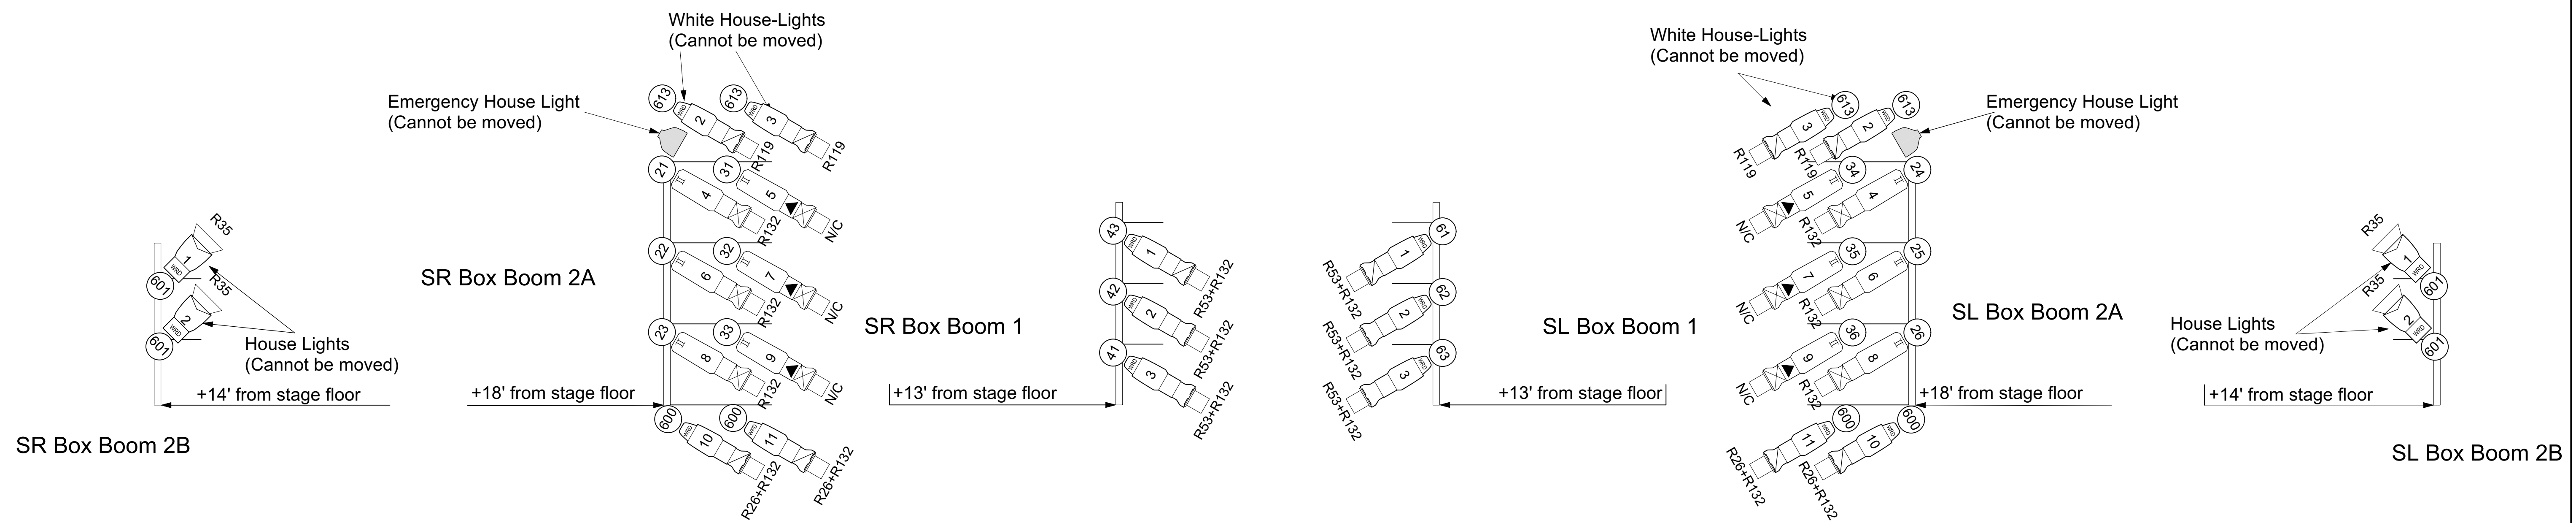

KEY TO SYMBOLS

- ETC Source4WRD 10deg
- ETC Source4WRD 26deg
- ETC Source4WRD 36deg
- ETC Source4 LED2LS 19deg
- ETC Source4 LED2LS 26deg
- ETC Source4 LED2LS 36deg
- ETC Source4 LED2LS 50deg
- ETC Source 4WRD PAR WFL
- ETC ColorSource PAR Round
- ETC ColorSource CYC
- High End Systems SolaFrame 750
- I-Cue
- Iris
- Gobo
- 10" Top Hat
- 6.25" Top Hat
- 7.5 4 Leaf Barn Door

LABEL LEGEND

- GEL COLOR
- TEMPLATE
- UNIT NUMBER
- CHANNEL NUMBER

NOTES:

MAHAIWE PERFORMING ARTS CENTER PRESENTS

MPAC REP PLOT

VENUE: THE MAHAIWE PERFORMING ARTS CENTER
ADDRESS: 14 CASTLE STREET, GREAT BARRINGTON MA
DIRECTOR OF PRODUCTION AND PRESENTATION: LUCAS PAWELSKI
LIGHTING SUPERVISOR: LUCAS PAWELSKI

DRAWN BY: LUCAS PAWELSKI
SCALE: 1/2" = 1' PLATE: 3 OF 3
DATE: 7/15/2021

BOOM LX