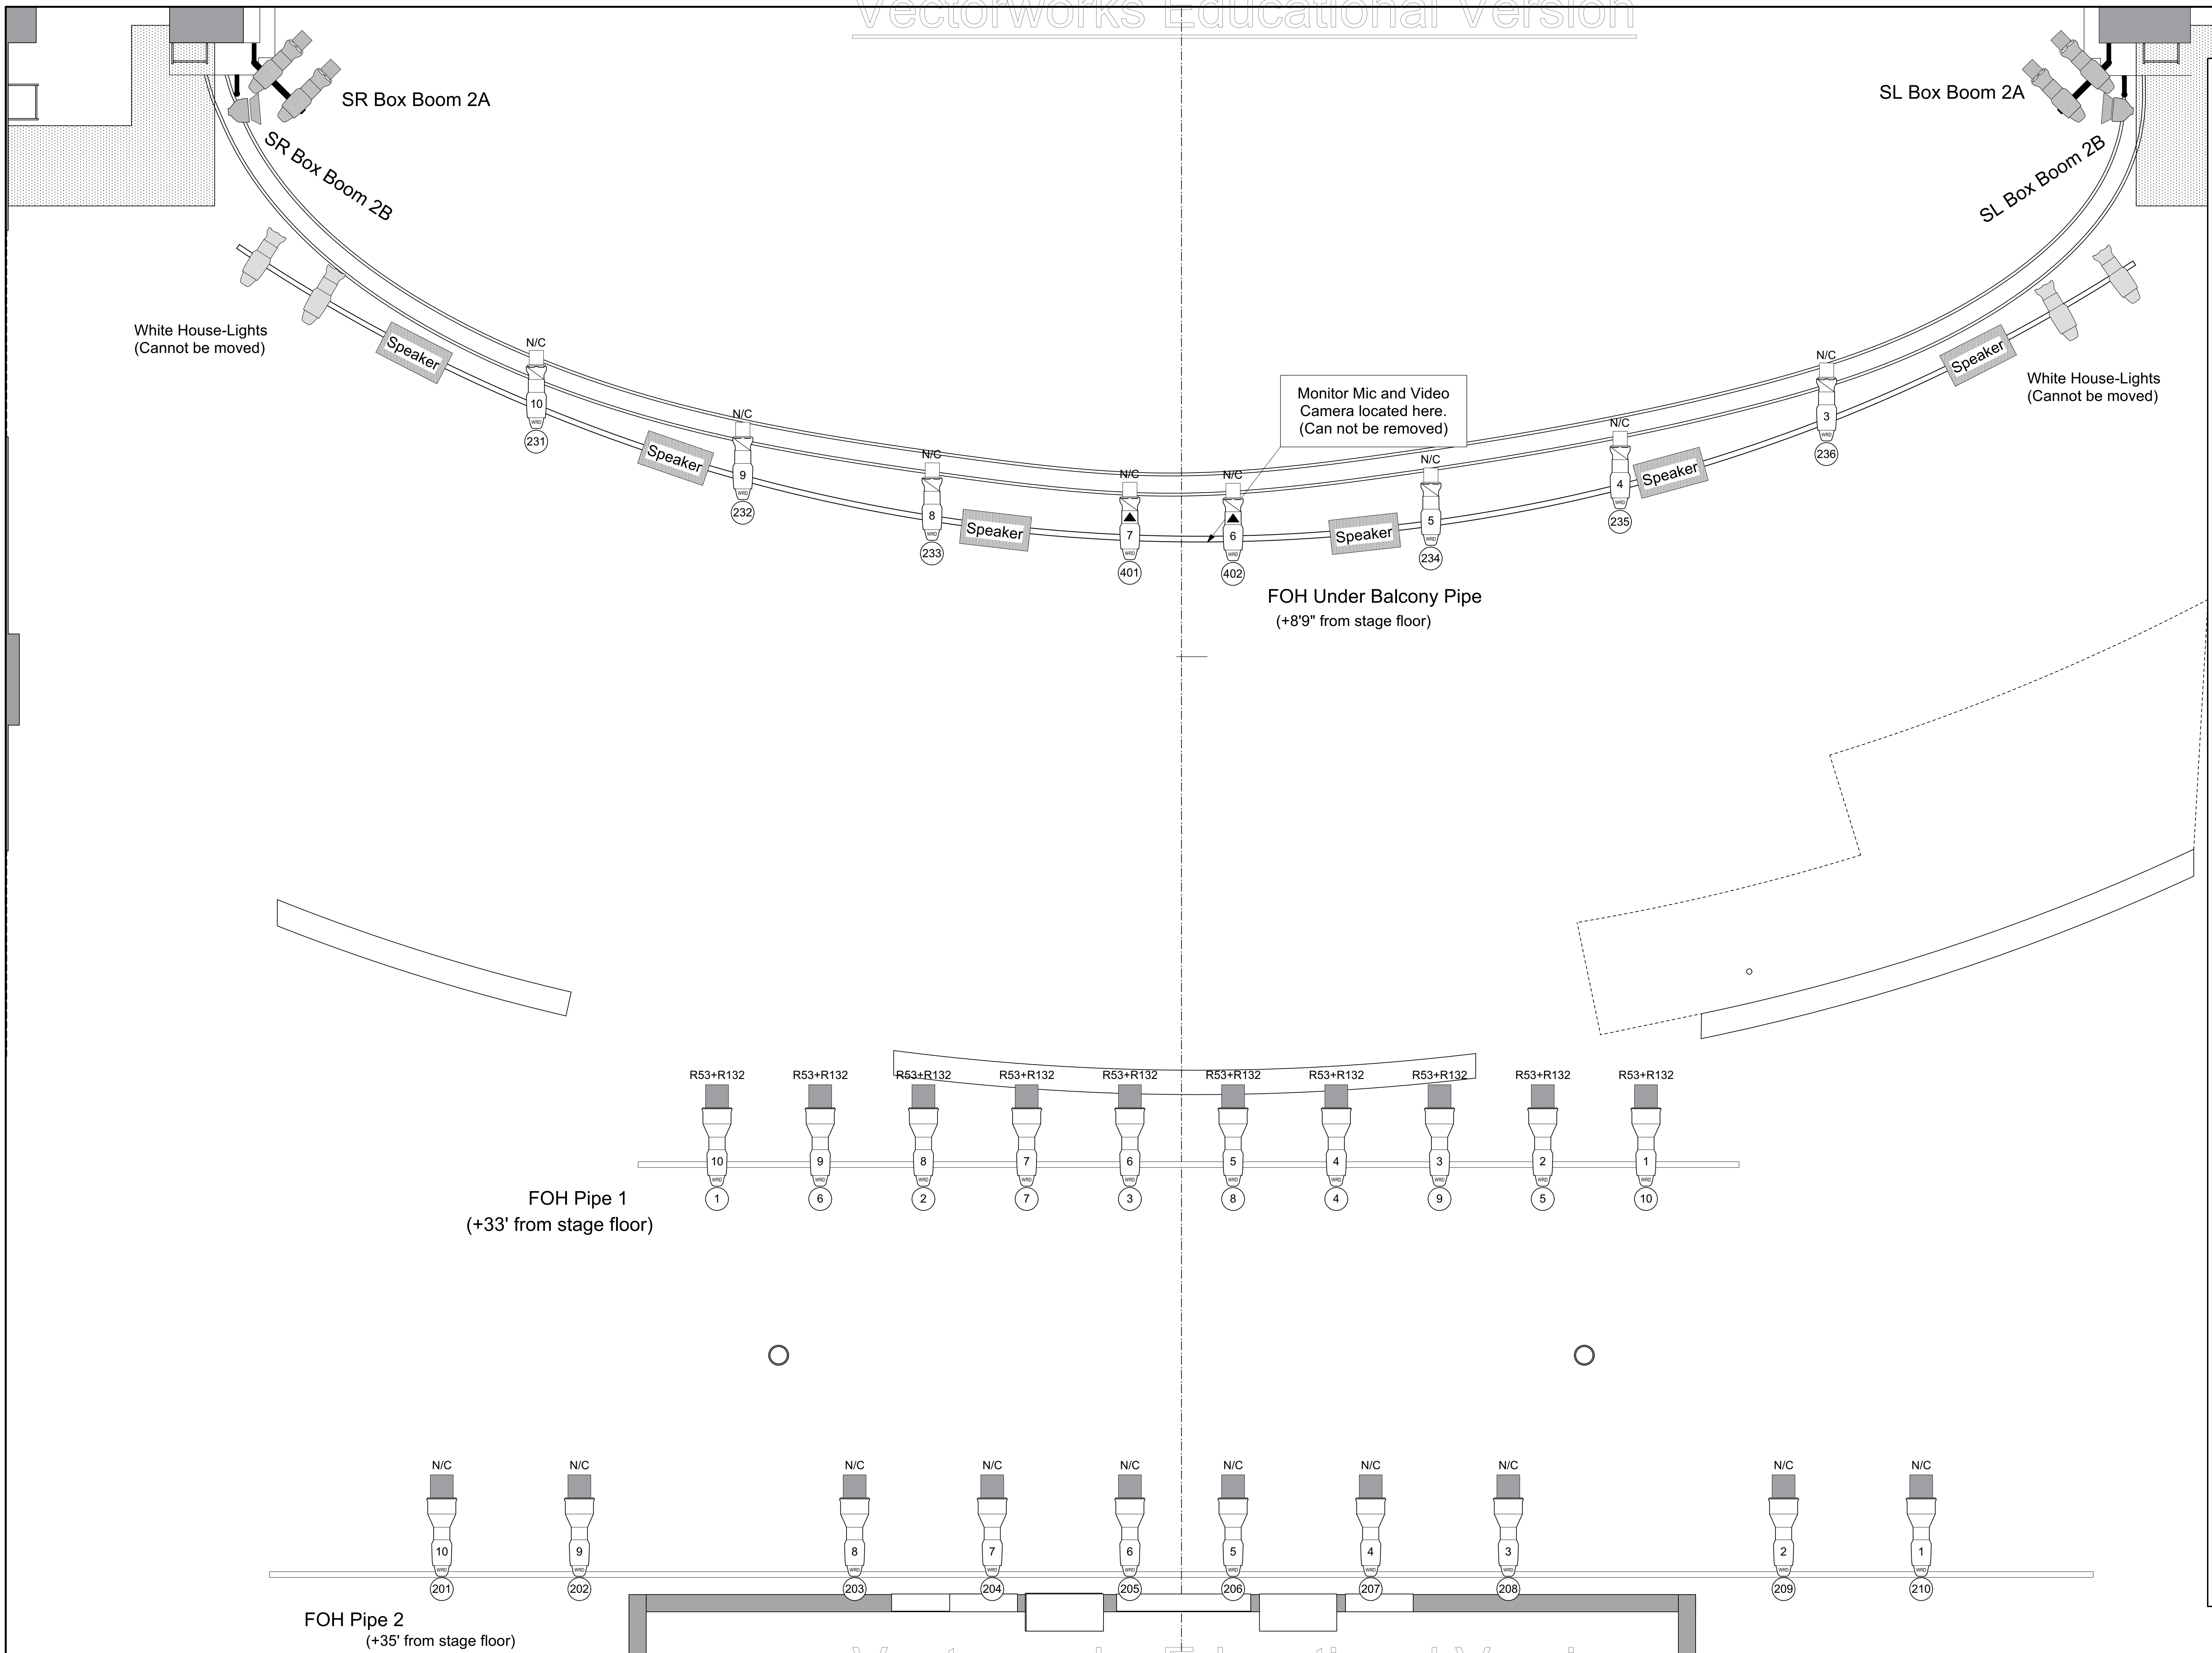

KEY TO SYMBOLS

- ETC Source4WRD 10deg
- ETC Source4WRD 26deg
- ETC Source4WRD 36deg
- ETC Source4 LED2LS 19deg
- ETC Source4 LED2LS 26deg
- ETC Source4 LED2LS 36deg
- ETC Source4 LED2LS 50deg
- ETC Source 4WRD PAR WFL
- ETC ColorSource PAR Round
- ETC ColorSource CYC
- High End Systems SolaFrame 750
- I-Cue
- Iris
- Gobo
- 10" Top Hat
- 6.25" Top Hat
- 7.5 4 Leaf Barn Door

LABEL LEGEND

- GEL COLOR
- TEMPLATE
- UNIT NUMBER
- CHANNEL NUMBER

NOTES:

MPAC REP PLOT

THE MAHAWE PERFORMING ARTS CENTER PRESENTS

MPAC REP PLOT

VENUE: THE MAHAWE PERFORMING ARTS CENTER

ADDRESS: 14 CASTLE STREET, GREAT BARRINGTON MA

DIRECTOR OF PRODUCTION AND PRESENTATION: LUCAS PAWELSKI

LIGHTING SUPERVISOR: LUCAS PAWELSKI

CREATED BY: LUCAS PAWELSKI

SCALE: 1/2" = 1' PLATE: **2** OF 3

7/15/2021 DATE

FOH LX