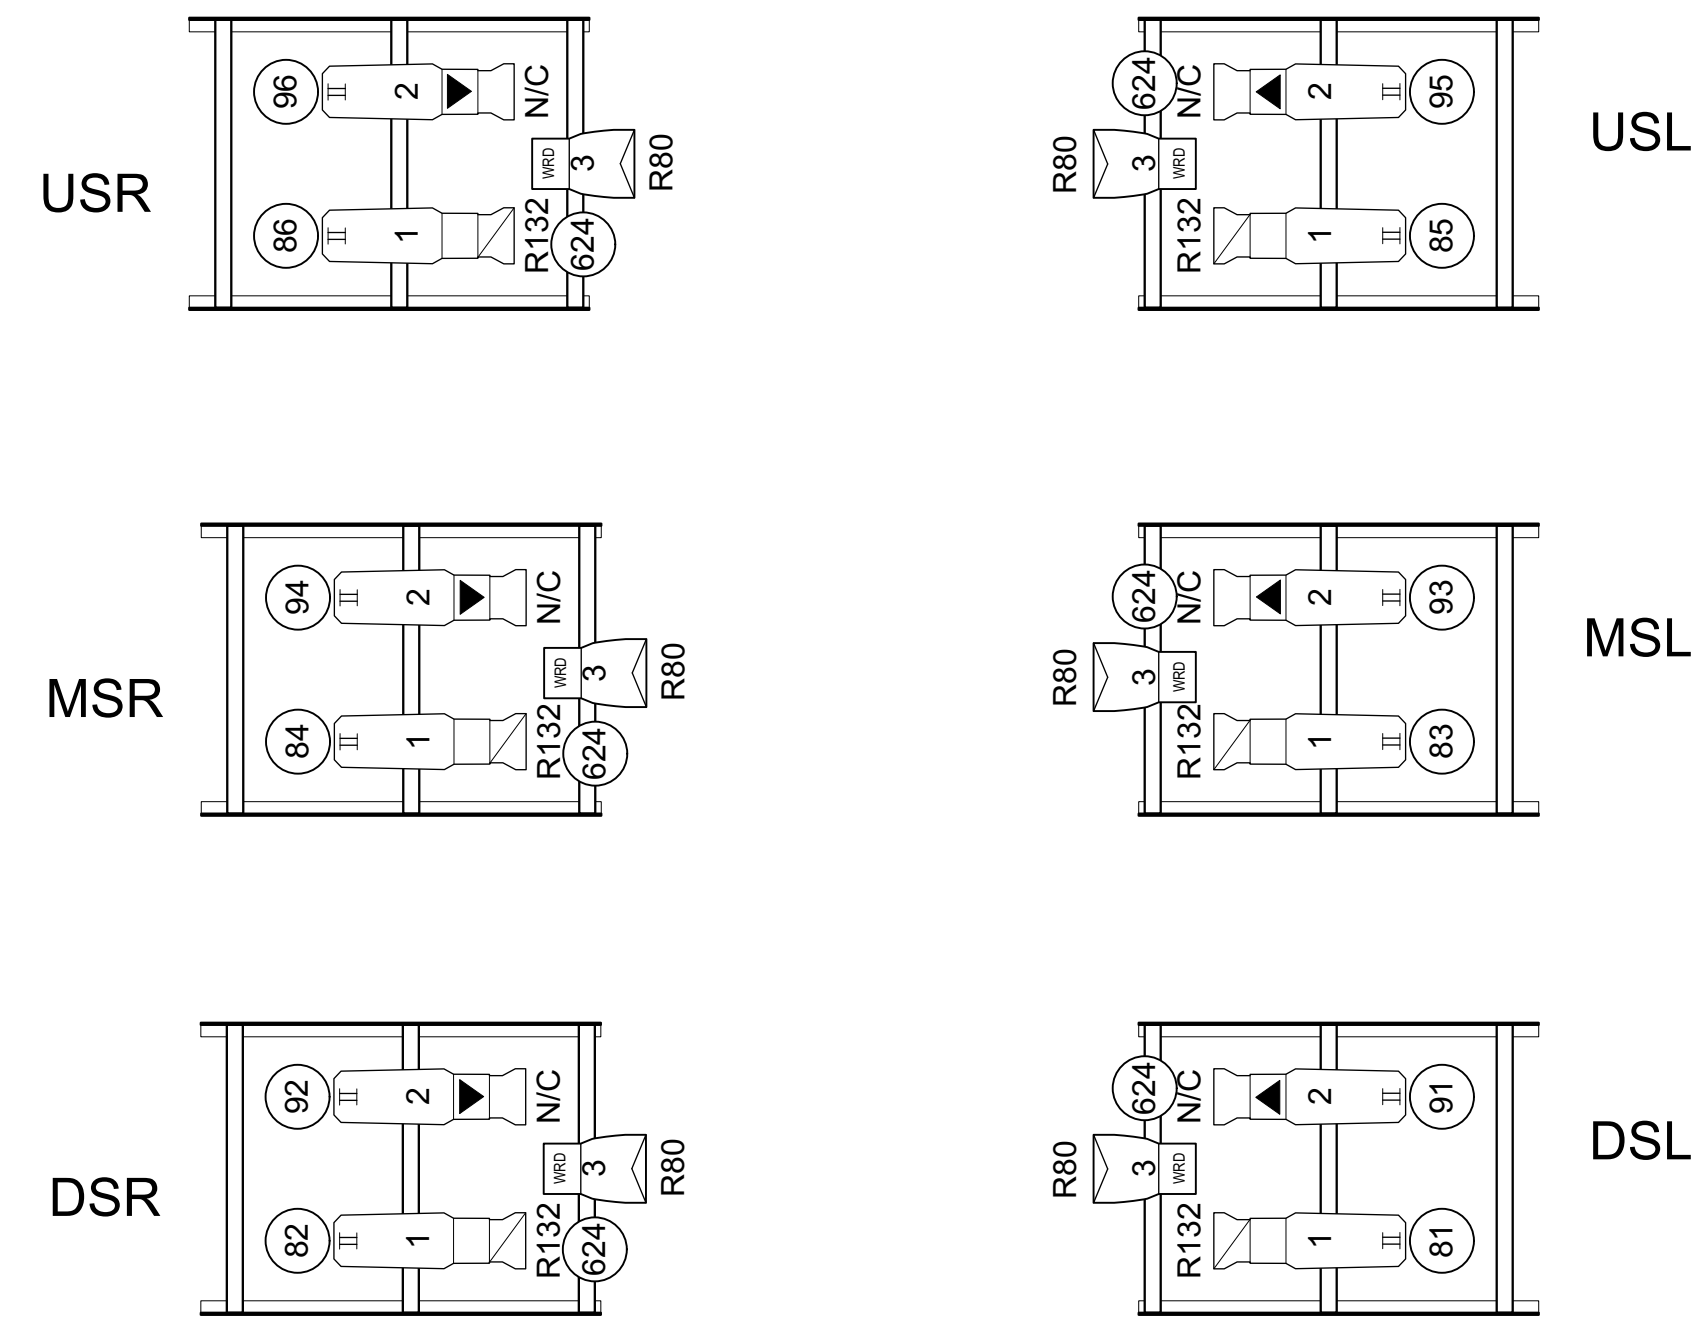

SIDE LIGHT LADDER LAYOUT
Bottom rung at +20' from stage floor